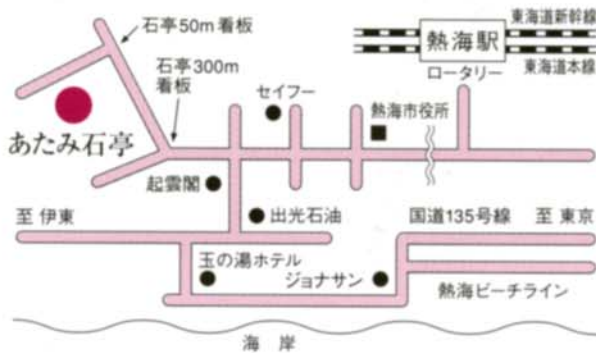

FAX.+81-557-82-2840

<http://www.sekitei.co.jp>

交通／都心より車で約2時間（東名高速道路厚木IC經由小田原厚木道路経て）。JR新幹線こたまで／東京→熱海55分、熱海駅よりタクシー10分。

Transportation to Atami SEKITEI

By car : About 2 hours from downtown Tokyo via the Tomei Expressway to Atsugi IC and via Odawara-atsugi Tollroad

By train : 55 minutes to Atami from Tokyo station (Take Tokaido Shinkansen KODAMA)